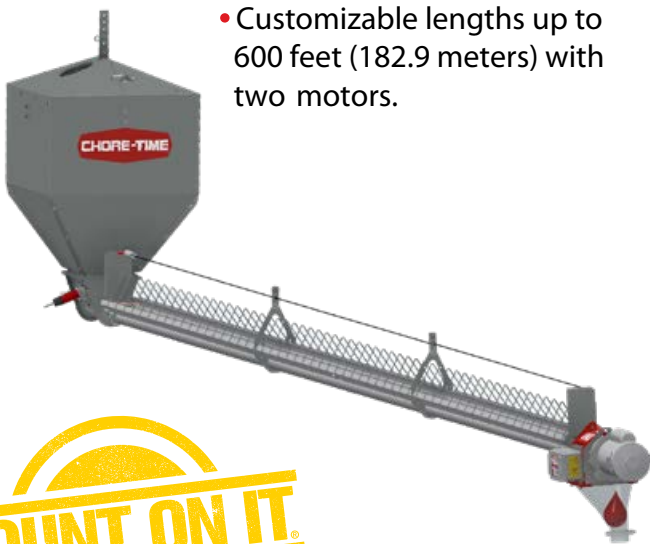

UltraMale™ Breeder Feeder

Superior Feed Distribution and Long-lasting Durability

Let's grow together®

Chore-Time's UltraMale™ Breeder Feeder features uniform feed distribution and feed is quickly throughout the house.

- Feed is distributed quickly throughout the house.
- Easy adjustable feed level, Patent Pending.
- Uniform feed distribution.
- Presentation feeding or stationary trough height.
- Easy male inspection during feeding.
- Longer eating time equals less stress for males and females.
- Easy installation and management.
- Suitable for double- or single-sided eating.
- Single trough, space-saving design.
- Hopper can be installed at the beginning or in the middle of the feed line.

- Customizable lengths up to 600 feet (182.9 meters) with two motors.

Count on Chore-Time for experience, reliability, performance and confidence.

The patent pending Chore-Time UltraMale™ Breeder Feeder for superior feed distribution.

UltraMale™ Breeder Feeder with double-sided eating provides ample space for rooster feeding.

UltraMale™ Breeder Feeder Specifications

Let's grow together®

UltraMale™ Line Lengths and Bird Numbers (two sided eating)