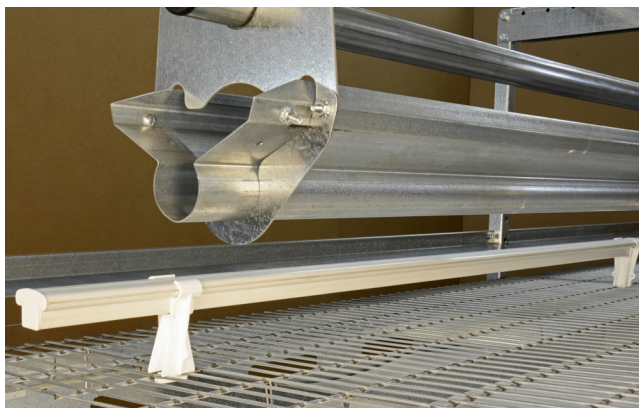

VIKE™ TRADITION™ Aviary System System In Use Since 1992

VIKE™ TRADITION™ system has been used in Switzerland since 1992.

- Low system allows birds to reach upper levels easily from the bottom tier
- Lower house bird density is ideal for specialty eggs
- The system is designed for the Valego nest to be placed across the aisle, providing a separate area for laying
- Base design is two tiers, more tiers can be stacked to fit varying configurations and house requirements
- TRADITION™ is an open system with a row of nests down the middle or sides of the house
- Birds like the tree style system

VIKE™ TRADITION™ Aviary System with Perches

Count on Chore-Time for
experience, reliability,
performance and confidence.

ULTRAFLO® Double-Sided Feeder for Commercial Cage-Free Layers

Multiple levels of ULTRAFLO® Feeders and Chore-Time drinkers allow easy access for birds on each level

VIKE™ TRADITION™ Aviary System with Perch and side view of ULTRAFLO® Feeder System

VIKE™ TRADITION™ Aviary System top level Perches

Choice of Chore-Time's drinker systems with button nipples (shown above) or straight pins with catch cups (below)