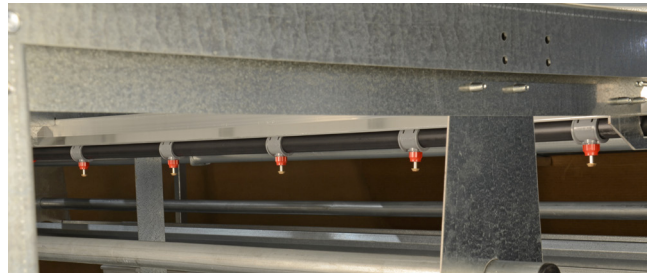

VIKE™ TRADITION™ Aviary System System In Use Since 1992

VIKE™ TRADITION™ system has been used in Switzerland since 1992.

- Low system allows birds to reach upper levels easily from the bottom tier
- Lower house bird density is ideal for specialty eggs
- The system is designed for the Valego nest to be placed across the aisle, providing a separate area for laying
- Base design is two tiers, more tiers can be stacked to fit varying configurations and house requirements
- TRADITION™ is an open system with a row of nests down the middle or sides of the house
- Birds like the tree style system

VIKE™ TRADITION™ Aviary System with Perches

Count on Chore-Time for
experience, reliability,
performance and confidence.

ULTRAFLO® Double-Sided Feeder for Commercial Cage-Free Layers

Multiple levels of ULTRAFLO® Feeders and Chore-Time drinkers allow easy access for birds on each level

VIKE™ TRADITION™ Aviary System with Perch and side view of ULTRAFLO® Feeder System

VIKE™ TRADITION™ Aviary System top level Perches

Choice of Chore-Time's drinker systems with button nipples (shown above) or straight pins with catch cups (below)