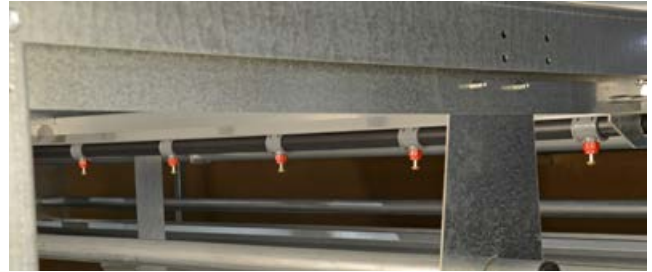

VIKE™ TRADITION™ Aviary System with Perches

Count on Chore-Time for
experience, reliability,
performance and confidence.

ULTRAFLO® Double-Sided Feeder for Commercial Cage-Free Layers

Multiple levels of ULTRAFLO® Feeders and Chore-Time drinkers allow easy access for birds on each level

VIKE™ TRADITION™ Aviary System with Perch and side view of ULTRAFLO® Feeder System

VIKE™ TRADITION™ Aviary System top level Perches

Choice of Chore-Time's drinker systems with button nipples (shown above) or straight pins with catch cups (below)