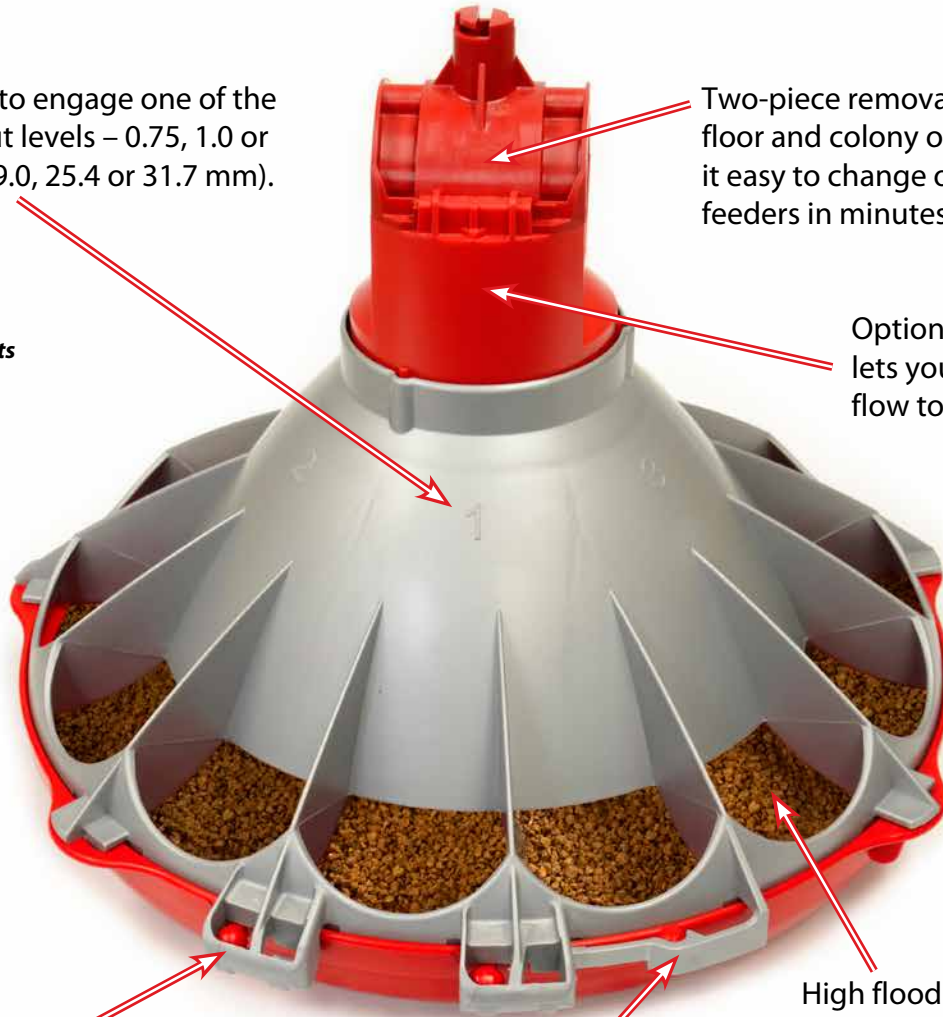

Minimum Feed Waste

The KONAVI® Pan features a unique angled cone with anti-rake fins that discourages birds from stepping into the feeder and scratching feed out of the pan with their feet or beaks. It helps keep feed clean and uncontaminated – improving feed availability and feed efficiency.

Feeder Dimensions

Pan diameter	13.06 inches (332 mm)
Pan height at lowest point	1.93 inches (49 mm)
Eating spaces	14

Three Days Old

39 Days Old

Adolescent birds may still climb inside gridded feeders. They block access to feed for other birds and contaminate the feed with their droppings.

11 Days Old

Rotate feeder to engage one of the three grow-out levels – 0.75, 1.0 or 1.25 inches (19.0, 25.4 or 31.7 mm).

**Patented
(Additional Patents
Pending)**

Two-piece removable top with floor and colony options makes it easy to change out damaged feeders in minutes.

Optional slide shut-off lets you control feed flow to unused pans.

Cones include hinge for hanging pans.

Pan in locked position.

High flood window flows feed to the far edge of the pan in a full 360 degrees.