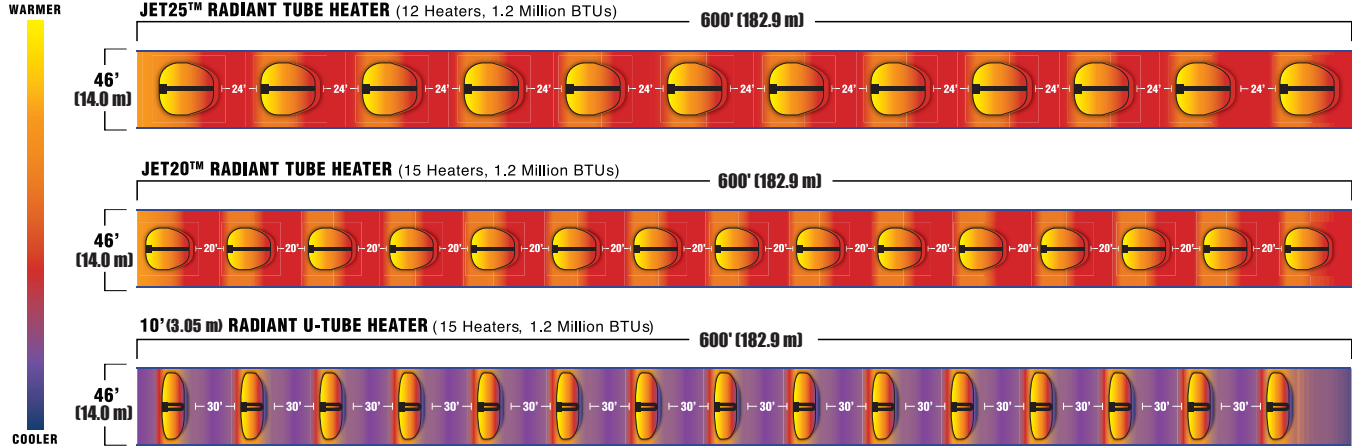

# JET™ Series Radiant Tube Heaters

Let's grow together®

*JET™ Heaters provide even heat along the full length of the house. With traditional 40- and 50-foot (12.19- and 15.24-meter) tube heaters, floor temperatures decline rapidly along the tube length, producing arrowhead-shaped floor heat patterns.*