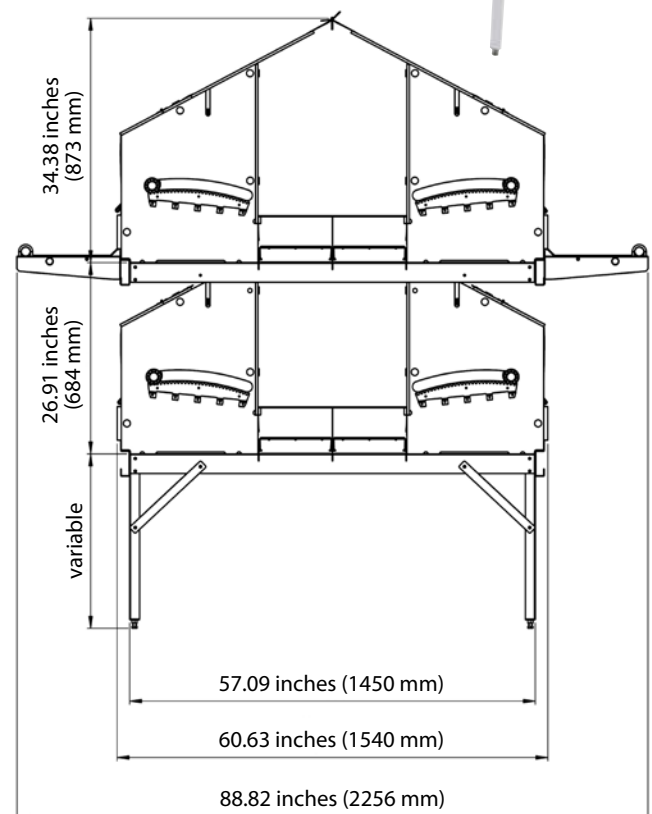

VALEGO™ RDE-49
Pagoda™ Nest for Layers

Count on Chore-Time for
experience, reliability,
performance and confidence.

Let's grow together®

www.choretime.com

Chore-Time is a division of CTB, Inc.
A Berkshire Hathaway Company

Find your authorized independent distributor at choretime.com/distributor

Chore-Time
Milford, Indiana USA
info@choretime.com

Chore-Time Europe Sp. z o.o.
Strykowo, Poland
info@choretime.pl

Chore-Time Europe B.V.
Panningen, Netherlands
info@choretime.nl

Chore-Time Ede B.V.
Ede, Netherlands
info@choretime.nl

CT-2689/202211