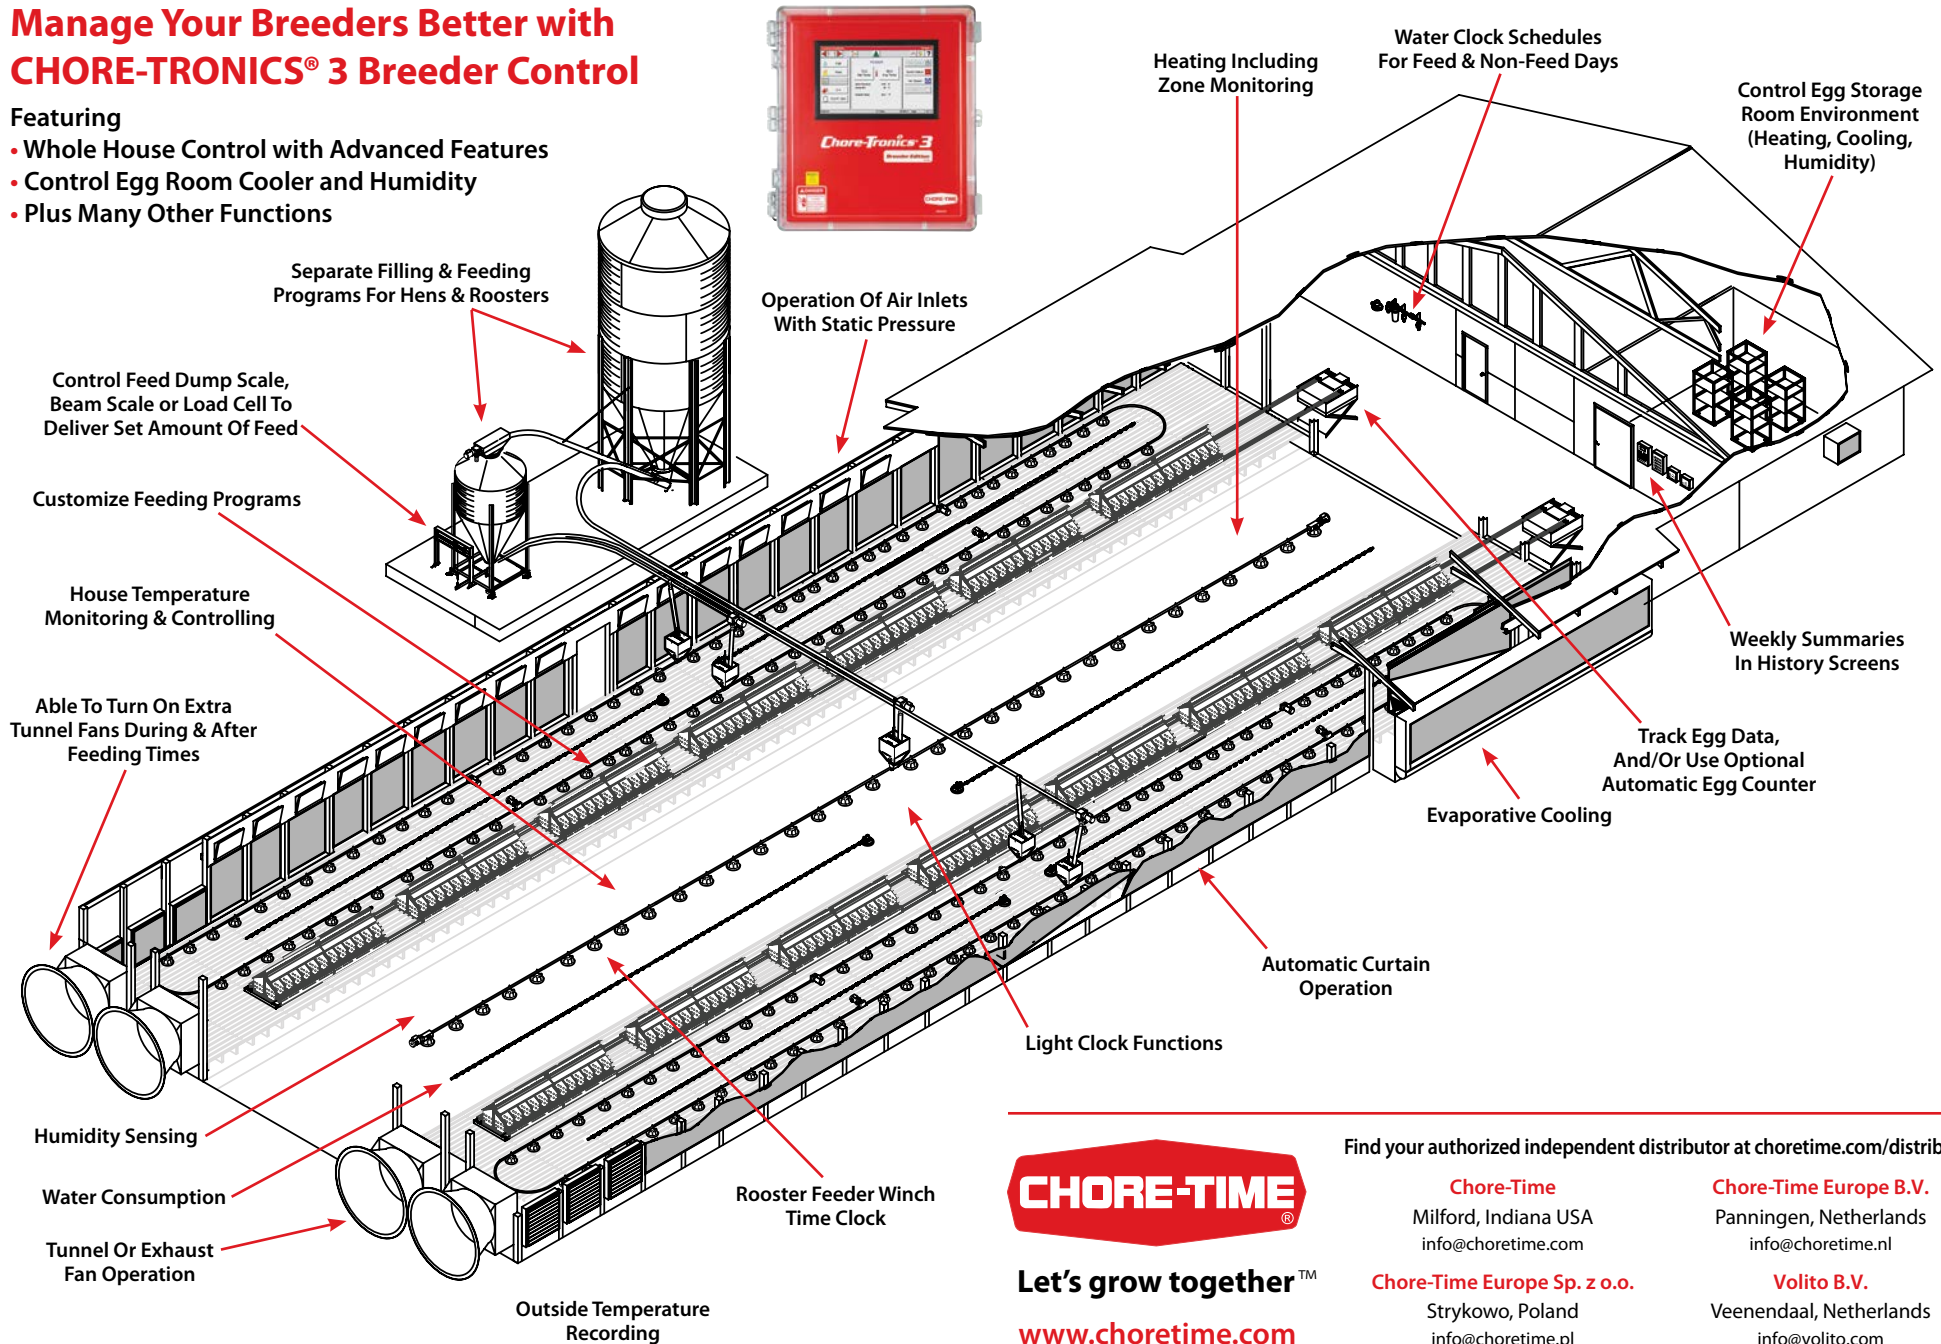

# CHORE-TRONICS® 3 Breeder Package House Diagram

## Manage Your Breeders Better with CHORE-TRONICS® 3 Breeder Control

### Featuring

- Whole House Control with Advanced Features
- Control Egg Room Cooler and Humidity
- Plus Many Other Functions

Let's grow together™

[www.choretime.com](http://www.choretime.com)

Chore-Time is a division of CTB, Inc.  
A Berkshire Hathaway Company