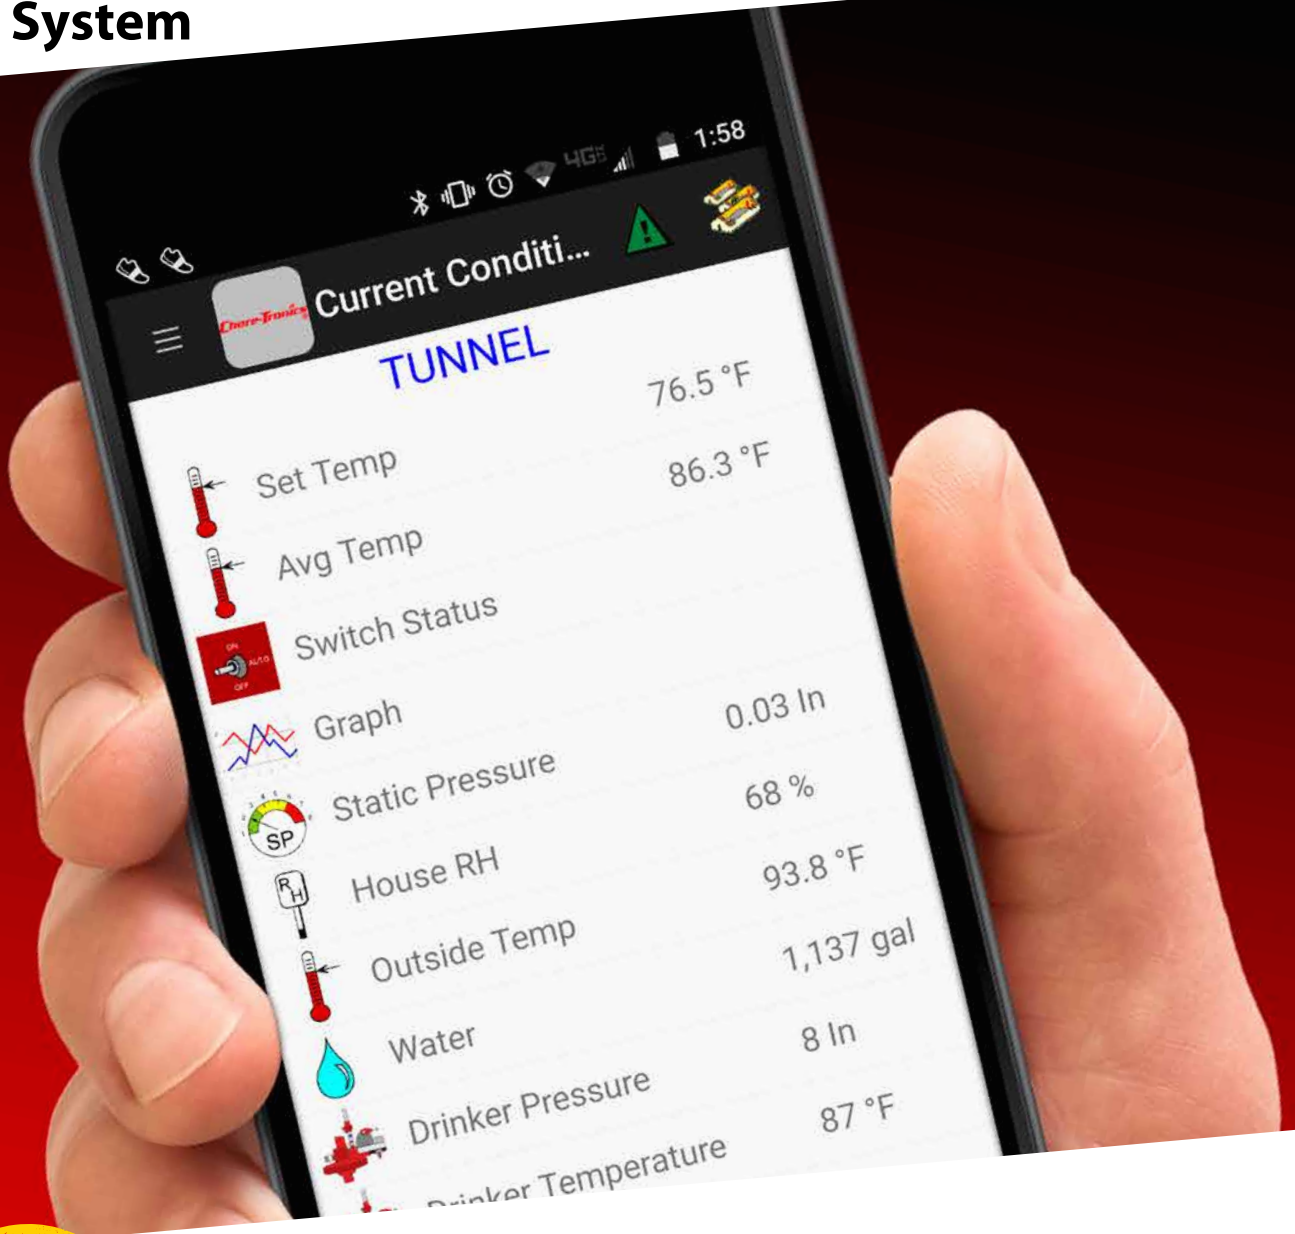

TAKE CONTROL ANYWHERE

Let's grow together®

With the CHORE-TRONICS®
Mobile App and BROADCASTER™
Alert System

Count on Chore-Time for
experience, reliability,
performance and confidence.

You Are in the Know and in Charge at All Times

Get remote control of poultry house fan speeds, sprinkler zones, drinking water levels and more with the CHORE-TRONICS® Mobile App. Add our BROADCASTER™ Alert System, and you will be quickly notified of alarms from your control system. Notifications are sent directly to your mobile or landline phone.

CHORE-TRONICS® Mobile Solutions Put You In Complete Control

CHORE-TRONICS® Mobile App

Control your poultry houses from anywhere with the Chore-Time CHORE-TRONICS® Mobile App for your Apple® iOS or Android™ mobile phone or tablet. It is also available for devices using the Windows 10 operating system. The app uses a mobile server to communicate with your house control system whenever you need information, wherever you go.

Current Conditions

The current conditions screen gives you instant visibility of critical information in all of your houses. You can monitor all settings and make adjustments on the fly. Examples of settings include: