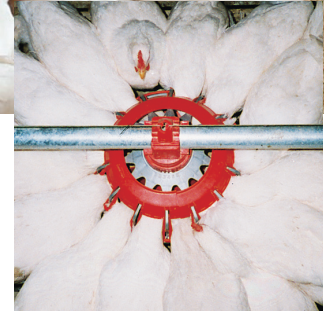

ULTRAPAN® and ULTRAFLO® Breeder Feeders

Let's grow together®

Pan and Trough Options for Feeding Breeders

ULTRAPAN® Feeder Offers Pan Feeding Benefits for Pullets and Breeders

- Feeder loop stays filled with feed for immediate delivery of feed to every bird at every feeding.
- Uniform, unpicked-over feed rations lead to better bird condition and uniformity.
- Each corrosion-proof plastic feeder incorporates feed-saving features and 14 openings to provide more eating space per bird than with chain feeders.
- Birds have less eating-time stress and can move easily to feed and water without the restriction of movement you get with a chain.
- Birds are not exposed to moving parts of equipment.
- Every day feeding is easily accomplished.

Reliable Bin Scales

Chore-Time's REVOLUTION®
Rooster Feeder

Chore-Time's ULTRAFLO® Breeder Feeding System quickly and reliably delivers uniform feed to every breeder hen. A variety of grill spacings and profiles is available to prevent males from eating the hens' ration.

Chore-Time's ULTRAPAN® Feeder for Pullets and Breeders is available with an adjustable hen-only grill (above) or a snap-on option (shown at right).

ULTRAFLO® Feeder Is a Trough Feeder Alternative to Chain Feeders for Breeders

- Fast feed delivery of 100 feet (30.5 m) per minute means no birds can eat until all birds can eat, eliminating competition, stress and picking over of feed.
- Auger flightings act as a grid to prevent raking and wasting feed while trough shape provides a natural "feed catch zone" for even greater feed savings.
- Feed savings and low horsepower requirements result in lower overall operating costs.
- System is easy to program and operate, with no corner units or links to cause breakdowns.
- The rotating action of the feeder's auger helps maintain an absolute mix of feed components for a direct "bin-to-bird" feed ration.