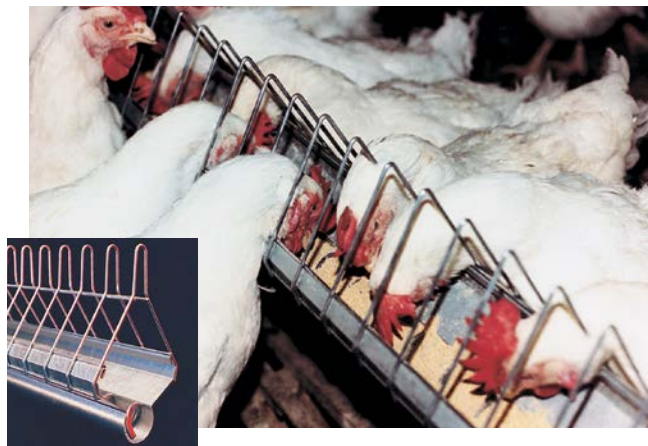

ULTRAPAN® and ULTRAFLO® Breeder Feeders

Let's grow together®

Pan and Trough Options for Feeding Breeders

ULTRAPAN® Feeder Offers Pan Feeding Benefits for Pullets and Breeders

- Feeder loop stays filled with feed for immediate delivery of feed to every bird at every feeding.
- Uniform, unpicked-over feed rations lead to better bird condition and uniformity.
- Each corrosion-proof plastic feeder incorporates feed-saving features and 14 openings to provide more eating space per bird than with chain feeders.
- Birds have less eating-time stress and can move easily to feed and water without the restriction of movement you get with a chain.
- Birds are not exposed to moving parts of equipment.
- Every day feeding is easily accomplished.

Reliable Bin Scales

Chore-Time's REVOLUTION®
Rooster Feeder

Chore-Time's ULTRAFLO® Breeder Feeding System quickly and reliably delivers uniform feed to every breeder hen. A variety of grill spacings and profiles is available to prevent males from eating the hens' ration.

Chore-Time's ULTRAPAN® Feeder for Pullets and Breeders is available with an adjustable hen-only grill (above) or a snap-on option (shown at right).

ULTRAFLO® Feeder Is a Trough Feeder Alternative to Chain Feeders for Breeders

- Fast feed delivery of 100 feet (30.5 m) per minute means no birds can eat until all birds can eat, eliminating competition, stress and picking over of feed.
- Auger flightings act as a grid to prevent raking and wasting feed while trough shape provides a natural "feed catch zone" for even greater feed savings.
- Feed savings and low horsepower requirements result in lower overall operating costs.
- System is easy to program and operate, with no corner units or links to cause breakdowns.
- The rotating action of the feeder's auger helps maintain an absolute mix of feed components for a direct "bin-to-bird" feed ration.