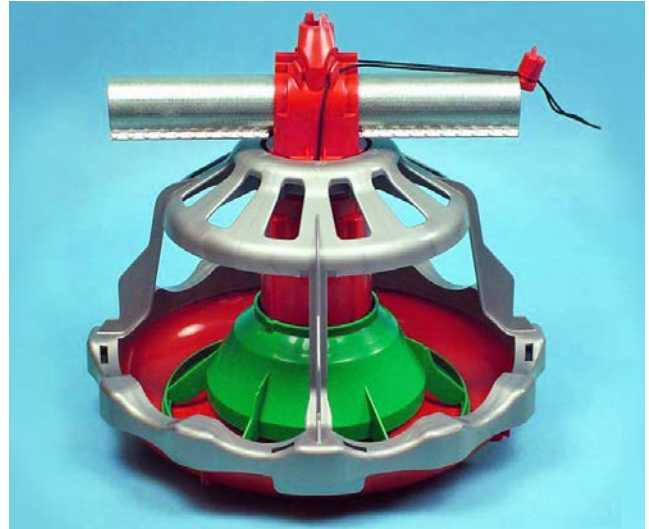

LIBERTY® Open-Grill Turkey Feeder

The LIBERTY® Turkey Feeder is offered with a **green feed cone**. Mechanical and electronic control pans are available in both intermediate and end-control models.

Chore-Time's LIBERTY® Feeder features **six feed level settings** from 0.375 inches (9.5 mm) to 1.5 inches (38 mm) to control the amount of feed when the feed cone is in the lowered position.