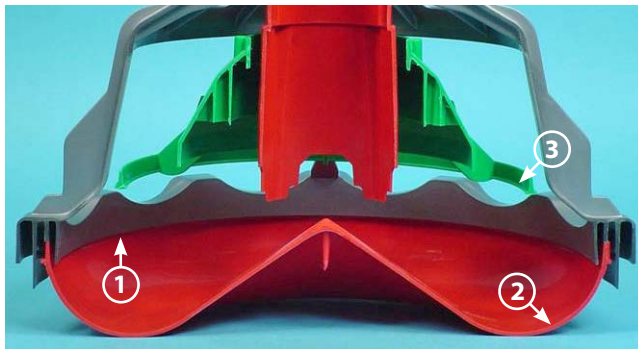

Using a winch, adjust the flood level in up to 200 feet (61 m) of feeder line at a time – 100 feet (30.5 m) in each direction.

ALL-OUT™ Flooding from Any Height

The LIBERTY® Feeder delivers ALL-OUT™ Flooding, on the floor or in the air.

The green feed cone can be manually locked into the full flood position, or use winching for a variable flood level.

The LIBERTY® Feeder's Actuator System features a positive locking mechanism which prevents over- or under-cranking.

No windows to restrict feed flow means feed is more visible and heaped high for poults.

Count on Chore-Time for
experience, reliability,
performance and confidence.

No windows to restrict feed flow means feed in the LIBERTY® Feeder is more visible and heaped high for young birds.

When raised up, the LIBERTY® Feeder's Bird Positioning Ring helps keep poults out of the feeder, yet shows them the flowing feed.

Designed to Save Feed

1. The grill extends into the feeder's pan, forming a feed-retaining lip.
2. The rounded pan bottom shape moves the feed further out in the pan and encourages birds to shift to perimeter eating faster.
3. Chore-Time's LIBERTY® Feeder's bird positioning ring and feed fins serve as anti-rake devices when lowered into the feed.