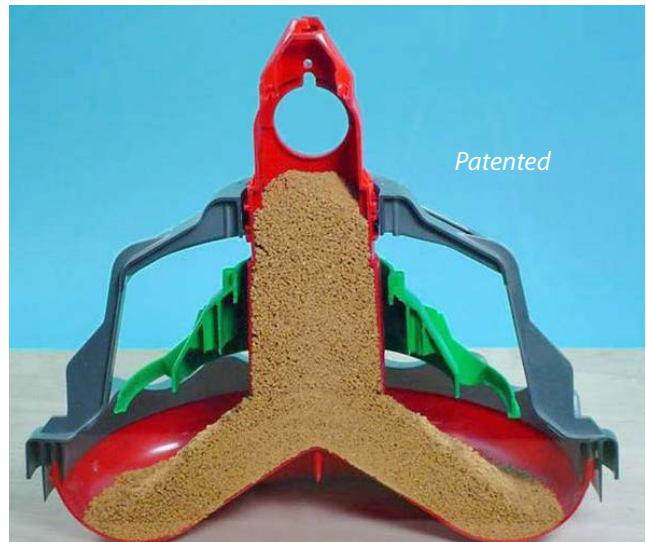

Well-Suited for Feeding Turkeys

The LIBERTY® Feeder's Bird Positioning Ring helps keep poults out of the feeder – no more raking out crusty feed.

When the green feed cone is raised, the unique shape of the center cone helps poults see feed flowing.

Using a winch, adjust the flood level in up to 200 feet (61 m) of feeder line at a time – 100 feet (30.5 m) in each direction.

ALL-OUT™ Flooding from Any Height

The LIBERTY® Feeder delivers ALL-OUT™ Flooding, on the floor or in the air.

The green feed cone can be manually locked into the full flood position, or use winching for a variable flood level.

The LIBERTY® Feeder's Actuator System features a positive locking mechanism which prevents over- or under-cranking.

No windows to restrict feed flow means feed is more visible and heaped high for poults.

Count on Chore-Time for
experience, reliability,
performance and confidence.

No windows to restrict feed flow means feed in the LIBERTY® Feeder is more visible and heaped high for young birds.