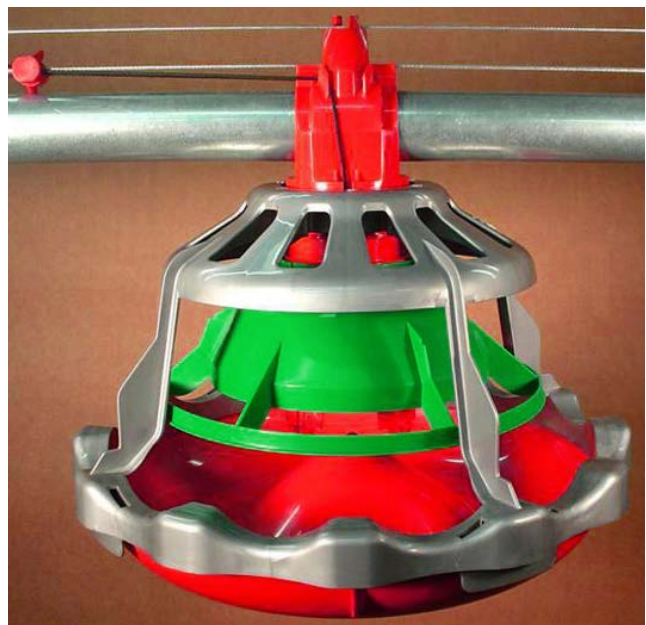

Well-Suited for Feeding Turkeys

The LIBERTY® Feeder's Bird Positioning Ring helps keep poults out of the feeder – no more raking out crusty feed.

When the green feed cone is raised, the unique shape of the center cone helps poults see feed flowing.

Using a winch, adjust the flood level in up to 200 feet (61 m) of feeder line at a time – 100 feet (30.5 m) in each direction.

ALL-OUT™ Flooding from Any Height

The LIBERTY® Feeder delivers ALL-OUT™ Flooding, on the floor or in the air.

The green feed cone can be manually locked into the full flood position, or use winching for a variable flood level.

The LIBERTY® Feeder's Actuator System features a positive locking mechanism which prevents over- or under-cranking.

When raised up, the LIBERTY® Feeder's Bird Positioning Ring helps keep poults out of the feeder, yet shows them the flowing feed.

Designed to Save Feed

1. The grill extends into the feeder's pan, forming a feed-retaining lip.
2. The rounded pan bottom shape moves the feed further out in the pan and encourages birds to shift to perimeter eating faster.
3. Chore-Time's LIBERTY® Feeder's bird positioning ring and feed fins serve as anti-rake devices when lowered into the feed.