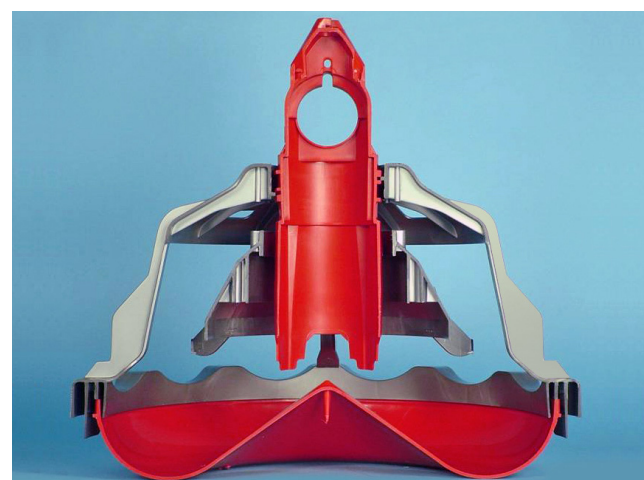

An Open Approach to Feeding Broilers

The feeder's open grill provides easy access to the feed for broilers of all ages and weights.

The LIBERTY® Feeder offers variable flooding throughout the flock. Using a winch, adjust the flood level in up to 200 feet (61 m) of feeder line at a time – 100 feet (30.5 m) in each direction.

From the scalloped grill's comfortable fit to the feed-saving fins and grill/pan edge, this feeder suits both broilers and their growers.

ALL-OUT™ Flooding from Any Height

The LIBERTY® Feeder delivers ALL-OUT™ Flooding, on the floor or in the air.

The silver feed cone can be manually locked into the full flood position, or use winching for a variable flood level.

The LIBERTY® Feeder's Actuator System features a positive locking mechanism which prevents over- or under-cranking.

In the flood position, birds can easily see the flowing feed. The scalloped grill edge is just 2.5 inches (64 mm) at its lowest point.

What I like about Chore-Time's Liberty Feeder is the way I can adjust the flood level. I like that I can have a gradual change in flood level for my birds as they grow.