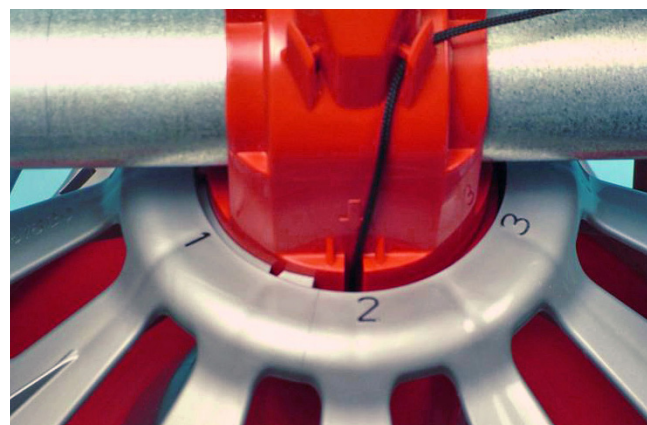

In the flood position, birds can easily see the flowing feed. The scalloped grill edge is just 2.5 inches (64 mm) at its lowest point.

What I like about Chore-Time's Liberty Feeder is the way I can adjust the flood level. I like that I can have a gradual change in flood level for my birds as they grow.

Engineered for Comfort

Chore-Time's LIBERTY® Feeder's open design provides easy access to feed for birds of all sizes.

Patented scallops on the grill/pan edge fit the shape of the birds. Grill is 2.5 inches (65 mm) at its lowest point.

Feeder can be rotated on the line to empty out feed between flocks.

Non-corroding, all-plastic construction.

Let's grow together®

www.choretime.com

Chore-Time is a division of CTB, Inc.
A Berkshire Hathaway Company

LIBERTY® Open-Grill Broiler Feeder

The LIBERTY® Broiler Feeder is offered with a **silver feed cone**. Mechanical and electronic control pans are available in both intermediate and end-control models.

Chore-Time's LIBERTY® Feeder features **six feed level settings** from 0.375 inches (9.5 mm) to 1.5 inches (38 mm) to control the amount of feed when the feed cone is in the lowered position.