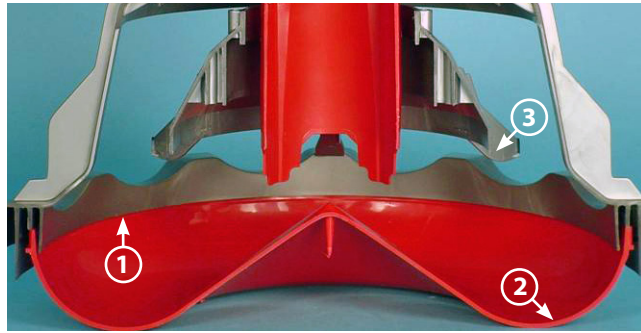

No windows to restrict feed flow means feed is more visible and heaped high for chicks.

No windows to restrict the feed flow means that feed in the LIBERTY® Feeder is more visible and heaped high for young birds.

In the flood position, birds can easily see the flowing feed. The scalloped grill edge is just 2.5 inches (64 mm) at its lowest point.

What I like about Chore-Time's Liberty Feeder is the way I can adjust the flood level. I like that I can have a gradual change in flood level for my birds as they grow.

Virginia Broiler Grower

Count on Chore-Time for experience, reliability, performance and confidence.

Designed to Save Feed

1. The grill extends into the feeder's pan, forming a feed-retaining lip.
2. The rounded pan bottom shape moves the feed further out in the pan and encourages birds to shift to perimeter eating faster.
3. Chore-Time's LIBERTY® Feeder's feed fins serve as anti-rake devices when lowered into the feed and help to control the feed level.

Engineered for Comfort

Chore-Time's LIBERTY® Feeder's open design provides easy access to feed for birds of all sizes.

Patented scallops on the grill/pan edge fit the shape of the birds. Grill is 2.5 inches (65 mm) at its lowest point.