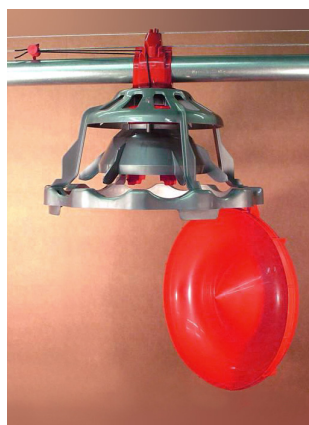

Let's grow together®

www.choretime.com

Chore-Time is a division of CTB, Inc.
A Berkshire Hathaway Company