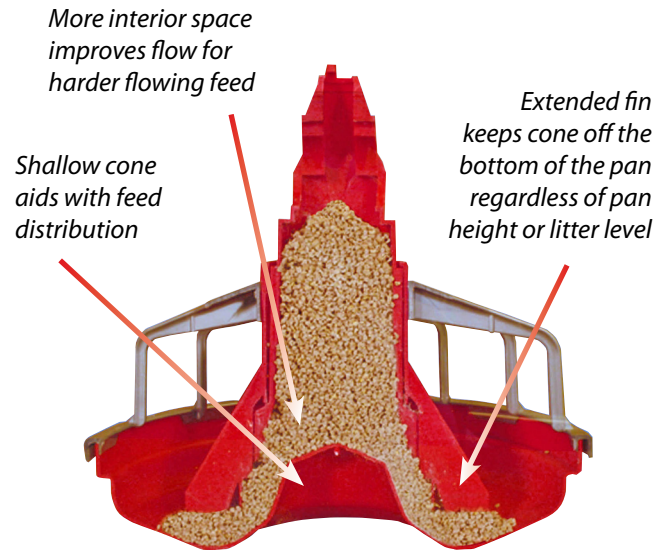

MODEL C2[®] PLUS Broiler Feeders

Let's grow together[®]

Featuring the Extended Fin Model of the Well-Known Chore-Time[®] Original Feeder

Extended Fin Model Helps Maintain Feed Flow

- Longer anti-rake fins keep the cone off the bottom of the pan – permits more feed in the pan when the windows are closed with the pan on the floor.
- Fixed height at the bottom helps maintain feed flow at all times, regardless of pan height or litter level.
- Unique pan profile uses a shallow cone molded into the center of the pan. This short raised area within the upper feed cone aids with feed distribution, both through the flood windows and into the pan.
- All Chore-Time Model C2[®] Plus feeder pans feature Chore-Time's extended five-year prorated warranty. (See Chore-Time's full written warranty for complete warranty details.)

Chore-Time's MODEL C2[®] PLUS Extended Fin Feeder

Gets Birds Off to a Good Start from Day One

- **Chick-friendly** 14-spoke grill design lets birds exit pans easily.
- **Shallow pan option** reduces the need for feed trays and extra labor when starting birds.
- **Optional feed windows** fill pans high with feed to attract chicks.
- **All-plastic construction** with ultra-violet protection and reinforced eating and cone wear areas.

Easy-To-Read Feed Level Settings

Keeps Birds Growing with Top Feed Conversion

- **Feed-saving features** include Chore-Time's "V"-shaped pan bottom design, double pan lip and anti-rake fins.
- **A reinforced eating area** provides greater strength in the pan bottom.
- **Easy-to-read feed level settings** make it simple to adjust the feed level as birds grow.