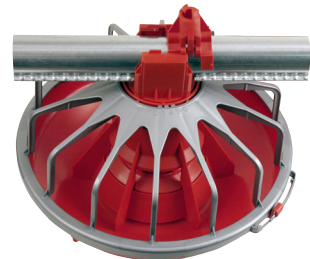

MODEL C2® PLUS Feeder Specifications

	Extended Fin	Shallow Pan	Original Pan
Pan Shape			
Pan Depth	3 inches (76 mm)	2-1/2 inches (64 mm)	3 inches (76 mm)
Window Options	Window Only	Window or Non-Window	
Extended Fins	1/2-inch (13-mm) longer	Available	Not Available
Advantages of Each Model of Chore-Time's MODEL C2® PLUS Feeder	Fixed feed height at bottom helps maintain feed flow at all times regardless of pan height or litter level; more interior space improves flow for harder flowing feed.	Shorter pan height results in easier access for chicks and small birds.	Still available for those accustomed to using this model.

Other Feeder Features

- 1/3 or 1/2 HP 348 RPM power unit.
- 230 volt 50/60 Hz 1 or 3 phase power.
- Pans hang for cleaning.
- Removable top option and slide shut-off available for all models.

Chore-Time's MODEL C2® PLUS Feeder is shown with removable top option.

Let's grow together®

www.choretime.com

Chore-Time is a division of CTB, Inc.
A Berkshire Hathaway Company

Find your authorized independent distributor at choretime.com/distributor

Chore-Time
Milford, Indiana USA
info@choretime.com

Chore-Time Europe Sp. z o.o.
Strykowo, Poland
info@choretime.pl

Chore-Time Europe B.V.
Panningen, Netherlands
info@choretime.nl

Volito B.V.
Veenendaal, Netherlands
ctgcs@choretime.com