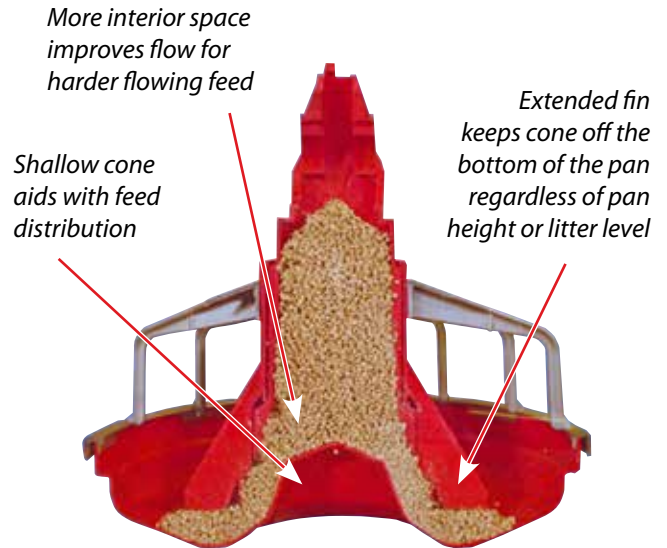

MODEL C2® PLUS Broiler Feeders

Let's grow together®

Featuring the Extended Fin Model of the Well-Known Chore-Time® Original Feeder

Extended Fin Model Helps Maintain Feed Flow

- Longer anti-rake fins keep the cone off the bottom of the pan – permits more feed in the pan when the windows are closed with the pan on the floor.
- Fixed height at the bottom helps maintain feed flow at all times, regardless of pan height or litter level.
- Unique pan profile uses a shallow cone molded into the center of the pan. This short raised area within the upper feed cone aids with feed distribution, both through the flood windows and into the pan.
- All Chore-Time Model C2® Plus feeder pans feature Chore-Time's extended five-year prorated warranty. (See Chore-Time's full written warranty for complete warranty details.)

Chore-Time's MODEL C2® PLUS Extended Fin Feeder

Gets Birds Off to a Good Start from Day One

- **Chick-friendly** 14-spoke grill design lets birds exit pans easily.
- **Shallow pan option** reduces the need for feed trays and extra labor when starting birds.
- **Optional feed windows** fill pans high with feed to attract chicks.
- **All-plastic construction** with ultra-violet protection and reinforced eating and cone wear areas.

Easy-To-Read
Feed Level
Settings

Keeps Birds Growing with Top Feed Conversion

- **Feed-saving features** include Chore-Time's "V"-shaped pan bottom design, double pan lip and anti-rake fins.
- **A reinforced eating area** provides greater strength in the pan bottom.
- **Easy-to-read feed level settings** make it simple to adjust the feed level as birds grow.