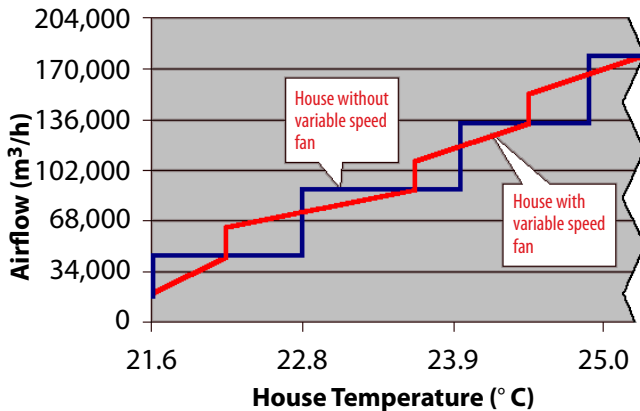

Variable Speed Fans

CHORE-TIME® 145-, 137-, 132- and 122-cm Fans* with HYFLO® Shutters

*Variable speed option available for certain fan models.

Airflow CFM with & without Variable Speed Fan

Using Chore-Time's Variable Speed Fans smooths airflow and temperature efficiently and creates a better bird environment.

Get Better Temperature Control and Energy Savings with Chore-Time's Variable Speed Fans

Control Setting	Fan Performance at 25 Pa Static Pressure	
67% (40 Hz)	21,700 m³/h	46.6 m³/h/Watt
83% (50 Hz)	35,500 m³/h	44.9 m³/h/Watt
100% (60 Hz)	44,900 m³/h	37.4 m³/h/Watt