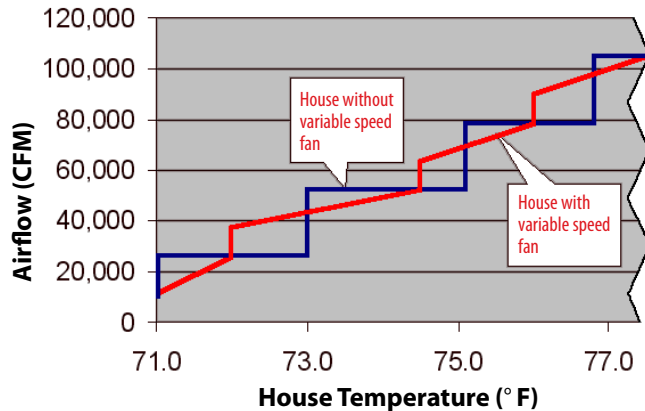

## Variable Speed Fans

CHORE-TIME® 57-, 54-, 52- and 48-Inch (145-, 137-, 132- and 122-cm) Fans\* with HYFLO® Shutters *\*Variable speed option available for certain fan models.*

### Airflow CFM with & without Variable Speed Fan

Using Chore-Time's Variable Speed Fans smooths airflow and temperature efficiently and creates a better bird environment.

### Get Better Temperature Control and Energy Savings with Chore-Time's Variable Speed Fans

Control Setting	Fan Performance at .10" Static Pressure	
67% (40 Hz)	12,800 CFM	27.4 CFM/Watt
83% (50 Hz)	20,900 CFM	26.4 CFM/Watt
100% (60 Hz)	26,400 CFM	22.0 CFM/Watt