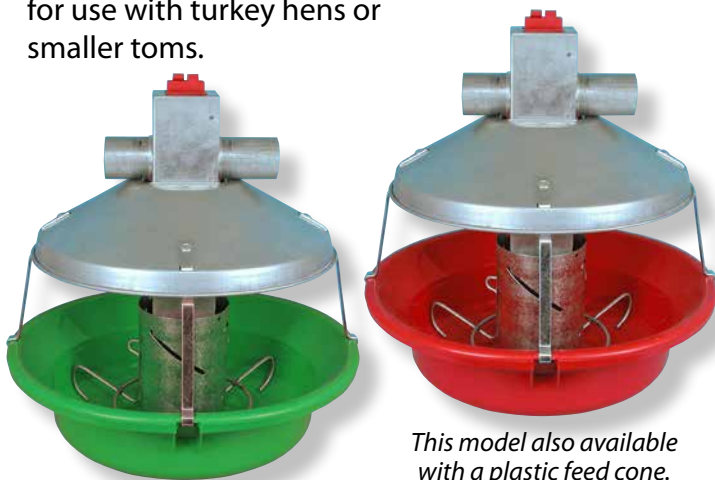

- Proven durability for use with turkeys of 45 pounds (20.4 kg) and up.
- Better feed conversion – wide feed saver lip and feed saver ring help retain feed in pan, while larger pan-to-shield opening encourages birds to keep their heads in the feeder for less feed spillage.
- Save labor when flooding pans or lowering feed levels with Chore-Time's time-tested central winching system.
- Better feed flow for today's high-fat feeds is provided by the combination of Chore-Time's large-diameter, welded-seam tube and easy-to-clean plastic pan.

Chore-Time's MODEL ATF™ PLUS Feeder with 2-Piece Top reduces feed leakage at drop holes and tube wear.

MODEL ATF™ Feeder Combinations

		Metal Cone	Green Plastic Cone
MODEL ATF™ PLUS Feeder	Red pan	X	X
	Green pan	X	X
Original MODEL ATF™ Feeder	Red pan	X	X
	Green pan	X	X

Chore-Time's MODEL ATF™ PLUS Feeder is available in a variety of configurations:

- Chore-Time's MODEL ATF™ PLUS Feeders feature more head room for larger turkeys and are available in the configurations shown here.

Chore-Time's MODEL ATF™ PLUS Feeder

- Chore-Time also has the original MODEL ATF™ Feeder – the shorter "original" feeder is ideal for use with turkey hens or smaller toms.

This model also available with a plastic feed cone.