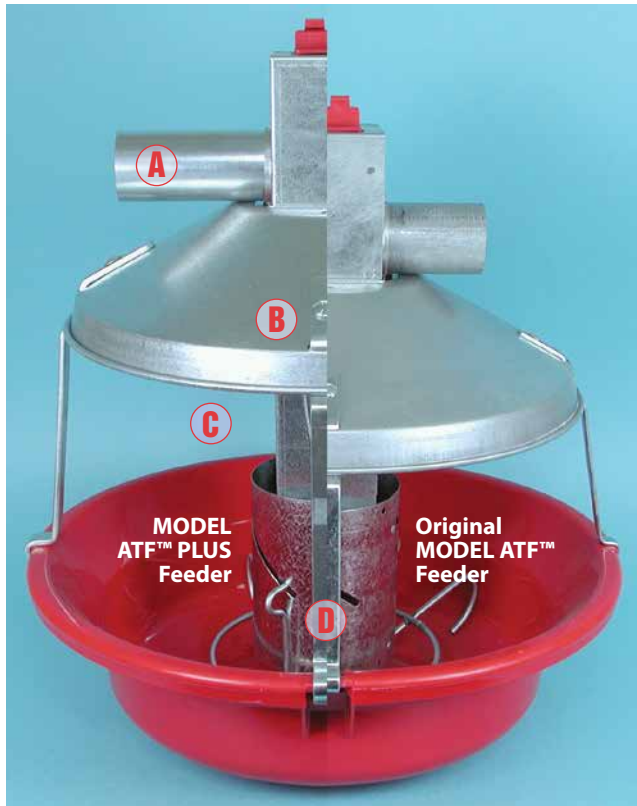

MODEL ATF™ PLUS Feeder

Proven Reliability PLUS Added Strength and Size for Today's Bigger Birds

Let's grow together®

Chore-Time's MODEL ATF™ PLUS Feeder retains all the reliability, ruggedness, and quality that the industry has come to appreciate about Chore-Time's famous MODEL ATF™ Feeder, PLUS even greater benefits for you:

- Proven durability for use with turkeys of 45 pounds (20.4 kg) and up.
- Better feed conversion – wide feed saver lip and feed saver ring help retain feed in pan, while larger pan-to-shield opening encourages birds to keep their heads in the feeder for less feed spillage.
- Save labor when flooding pans or lowering feed levels with Chore-Time's time-tested central winching system.
- Better feed flow for today's high-fat feeds is provided by the combination of Chore-Time's large-diameter, welded-seam tube and easy-to-clean plastic pan.

- (A) Tube is two inches (51 mm) higher – big turkeys walk under the feeder line more easily.
- (B) Turkey tough connection from shield to pan support.
- (C) Two inches (51 mm) more eating space between pan and shield means birds have easier access to feed and waste less.
- (D) Heavy-duty feeder includes thicker pan supports that lock the feed pan in place.

Chore-Time's MODEL ATF™ PLUS Feeder with 2-Piece Top reduces feed leakage at drop holes and tube wear.

MODEL ATF™ Feeder Combinations

		Metal Cone	Green Plastic Cone
MODEL ATF™ PLUS Feeder	Red pan	X	X
	Green pan	X	X
Original MODEL ATF™ Feeder	Red pan	X	X
	Green pan	X	X