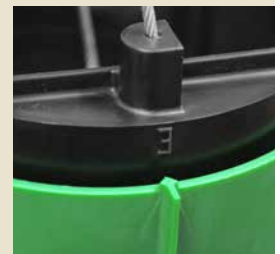

- Proven durability for use with turkeys of 45 pounds (20.4 kg) and up.
- Better feed conversion – wide feed saver lip and feed saver ring help retain feed in pan, while larger pan-to-shield opening encourages birds to keep their heads in the feeder for less feed spillage.
- Save labor when flooding pans or lowering feed levels with Chore-Time's time-tested central winching system.
- Better feed flow for today's high-fat feeds is provided by the combination of Chore-Time's large-diameter, welded-seam tube and easy-to-clean plastic pan.

Chore-Time's MODEL ATF™ PLUS Feeder

- Chore-Time also has the original MODEL ATF™ Feeder – the shorter "original" feeder is ideal for use with turkey hens or smaller toms.

This model also available with a plastic feed cone.

Easy to Adjust Feed Cone Settings

The plastic cone for either of Chore-Time's Adult Turkey Feeder models features clear, easy-to-adjust feed level settings.

Let's grow together®

www.choretime.com

Chore-Time is a division of CTB, Inc.
A Berkshire Hathaway Company